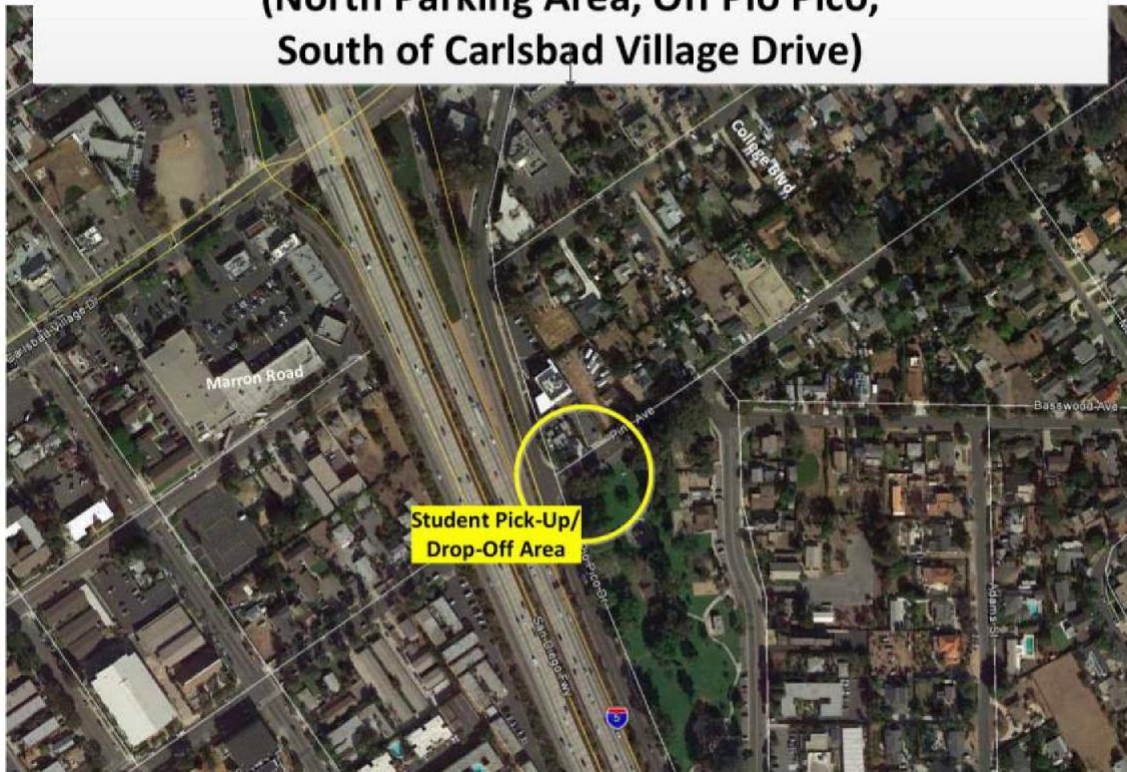

Carlsbad	El Camino	Fallbrook
North County Trade Tech	Oceanside	Rancho Buena Vista
Sage Creek	San Marcos	

HOLIDAY PARK BUS STOP (North Parking Area, Off Pio Pico, South of Carlsbad Village Drive)

Facilitator: Craig Schniepp