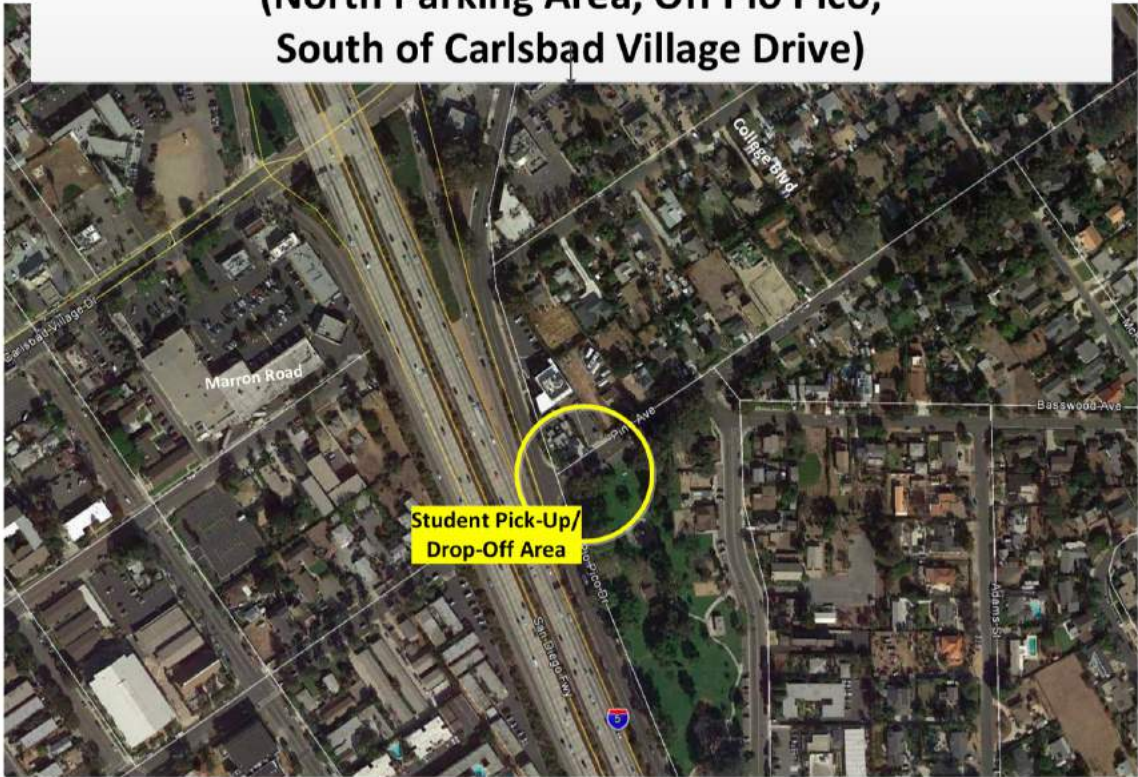

Rancho Buena Vista High School
 Sage Creek High School
 San Marcos High School

HOLIDAY PARK BUS STOP (North Parking Area, Off Pio Pico, South of Carlsbad Village Drive)

RYLA alumni: Isabel | Facilitator: Alice McDermott