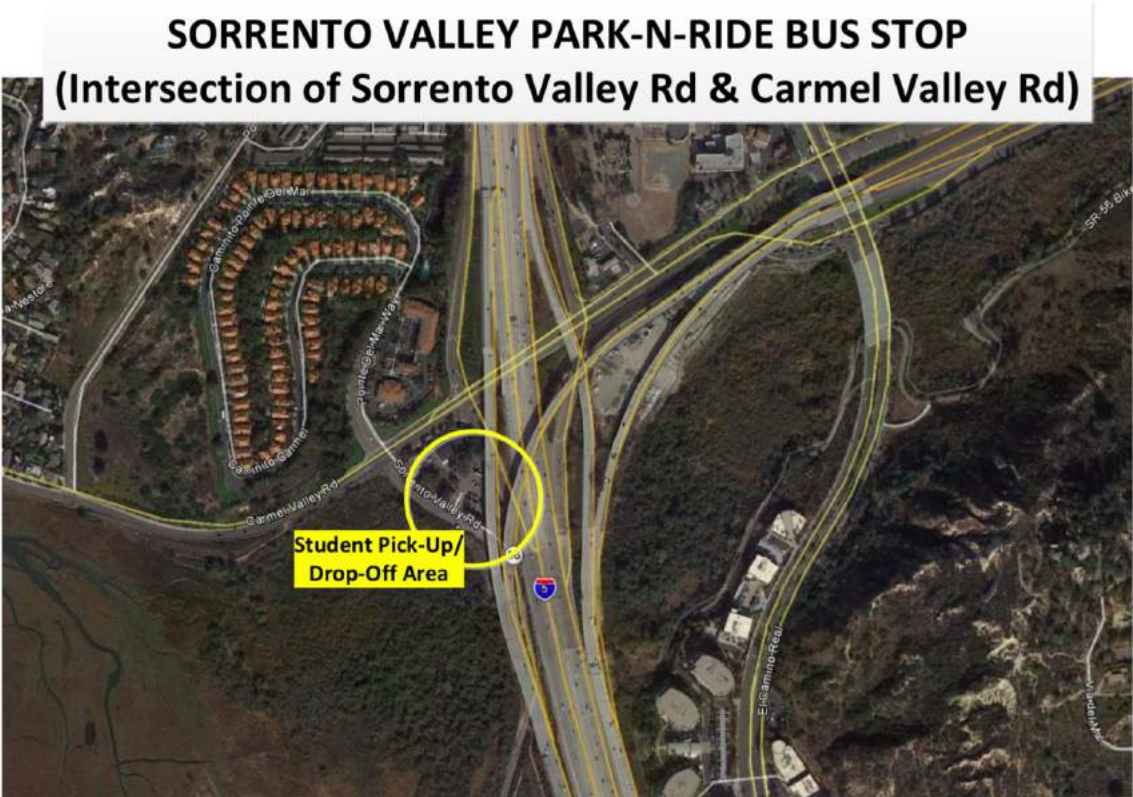

Sorrento Valley

Sorrento Valley Park and Ride
12791 Sorrento Valley Rd, 92121
Cross street is Carmel Valley Road

**Student
Check in**

7:30 a.m.

**April 12
Bus Leaves**

8:00 a.m.

**April 14
Bus Returns**

5:00 p.m.

Canyon Crest Academy	Mission Bay High School	The Bishop's School
Cathedral Catholic High School	Mt. Carmel High School	The Preuss School UCSD
Clairemont High School	San Dieguito HS Academy	Torrey Pines High School
La Jolla High School	Scripps Ranch High School	University City High School
Mira Mesa High School	Sunset High School