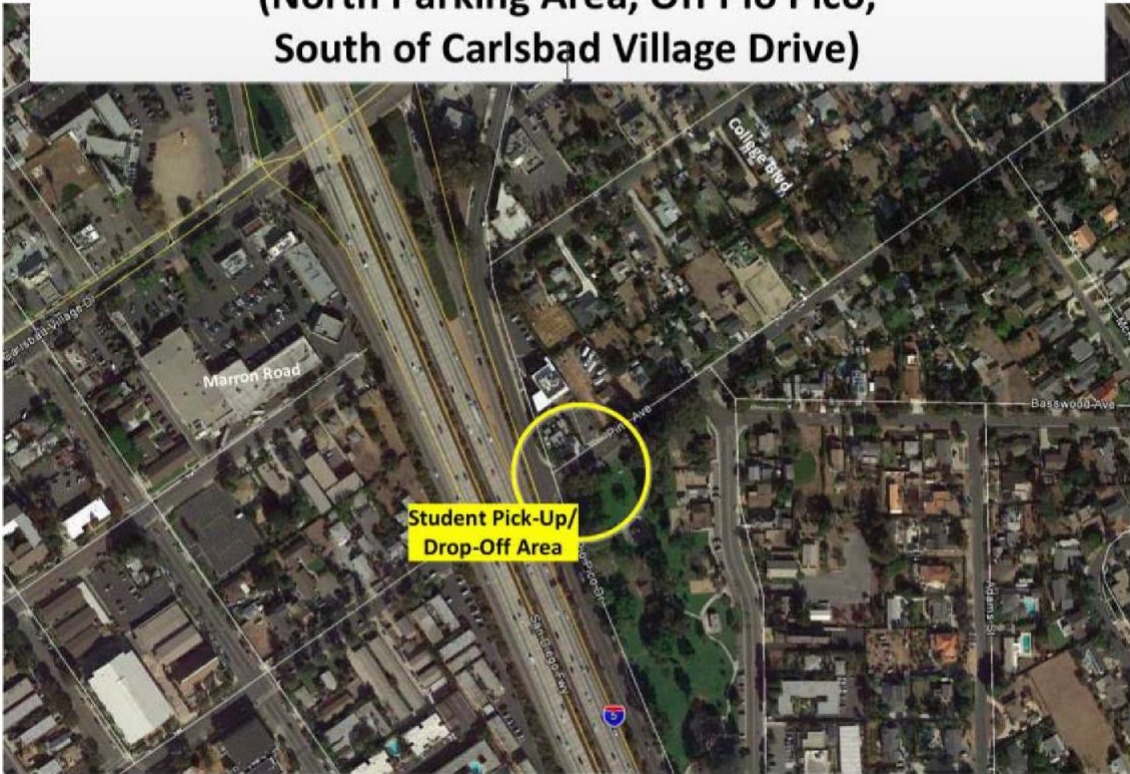

BUS INFORMATION

North County Coastal

Holiday Park
 Pine Ave and Pio Pico Drive, Carlsbad, 92008
 Northwest corner of the park

**Student
 Check in**

7:30 a.m.

**April 12
 Bus Leaves**

8:00 a.m.

**April 14
 Bus Returns**

3:00 p.m.

| | | |
|---------------|---------------|-----------------|
| Carlsbad | El Camino | La Costa Canyon |
| Mission Hills | Mission Vista | Oceanside |
| San Marcos | Vista | |

HOLIDAY PARK BUS STOP (North Parking Area, Off Pio Pico, South of Carlsbad Village Drive)