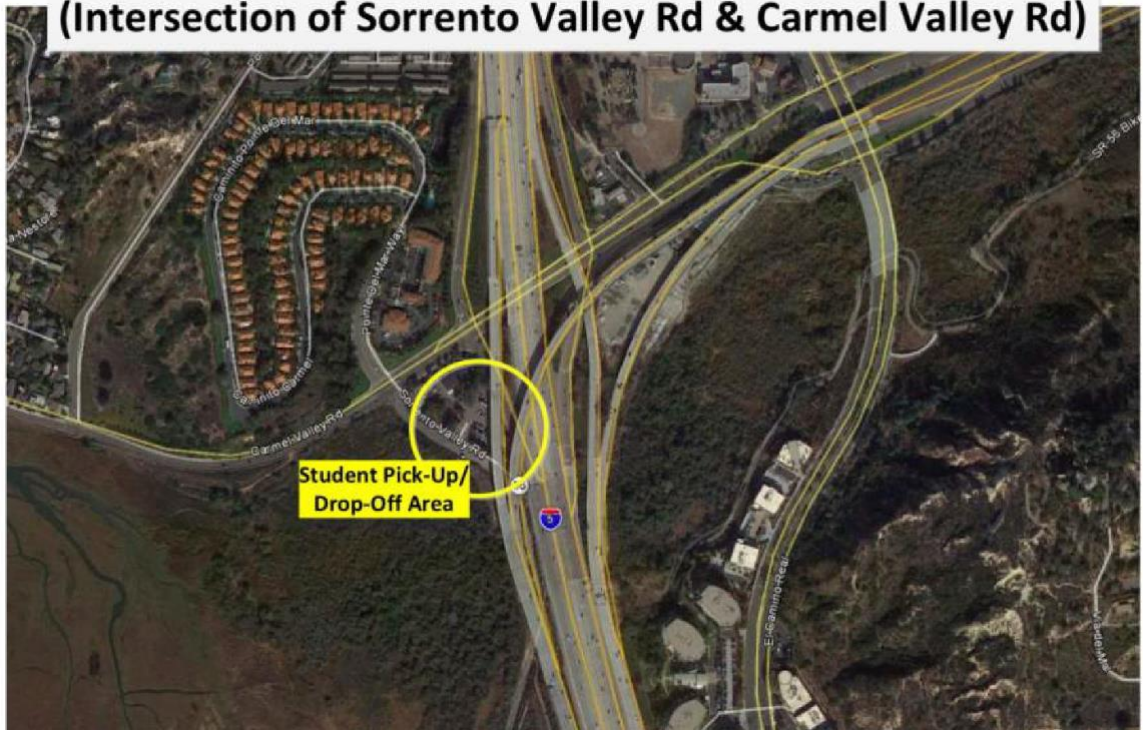

SORRENTO VALLEY PARK-N-RIDE BUS STOP (Intersection of Sorrento Valley Rd & Carmel Valley Rd)

Facilitator: Sharon Schendel

FOR QUESTIONS TEXT OR CALL A RYLA TRANSPORTATION COORDINATOR:
EMILY CHEN, 925-623-2900 OR LAURA SHANAHAN, 619-929-4177