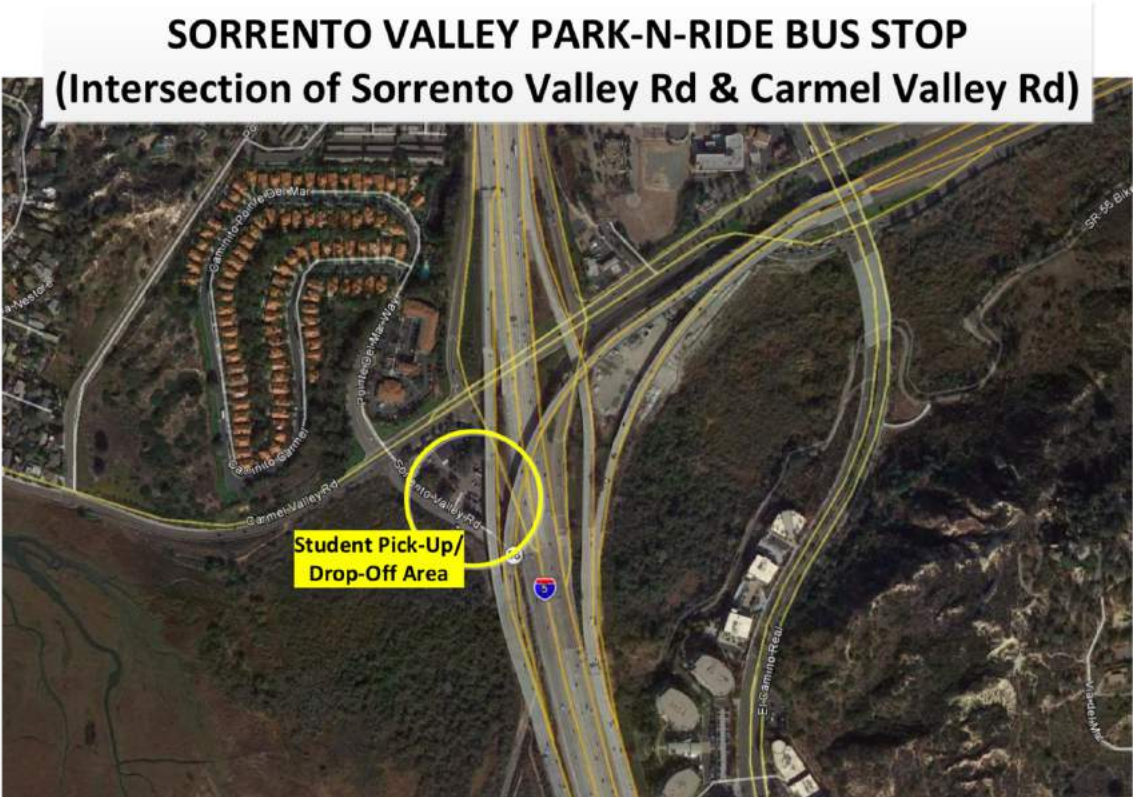

Sorrento Valley

Sorrento Valley Park and Ride
12791 Sorrento Valley Rd, 92121
Cross street is Carmel Valley Road

Student Check in	April 12 Bus Leaves	April 14 Bus Returns
7:30 a.m.	8:00 a.m.	5:00 p.m.

Canyon Crest Academy	Mission Bay High School	The Bishop's School
Cathedral Catholic High School	Mt. Carmel High School	The Preuss School UCSD
Clairemont High School	San Dieguito HS Academy	Torrey Pines High School
La Jolla High School	Scripps Ranch High School	University City High School
Mira Mesa High School	Sunset High School