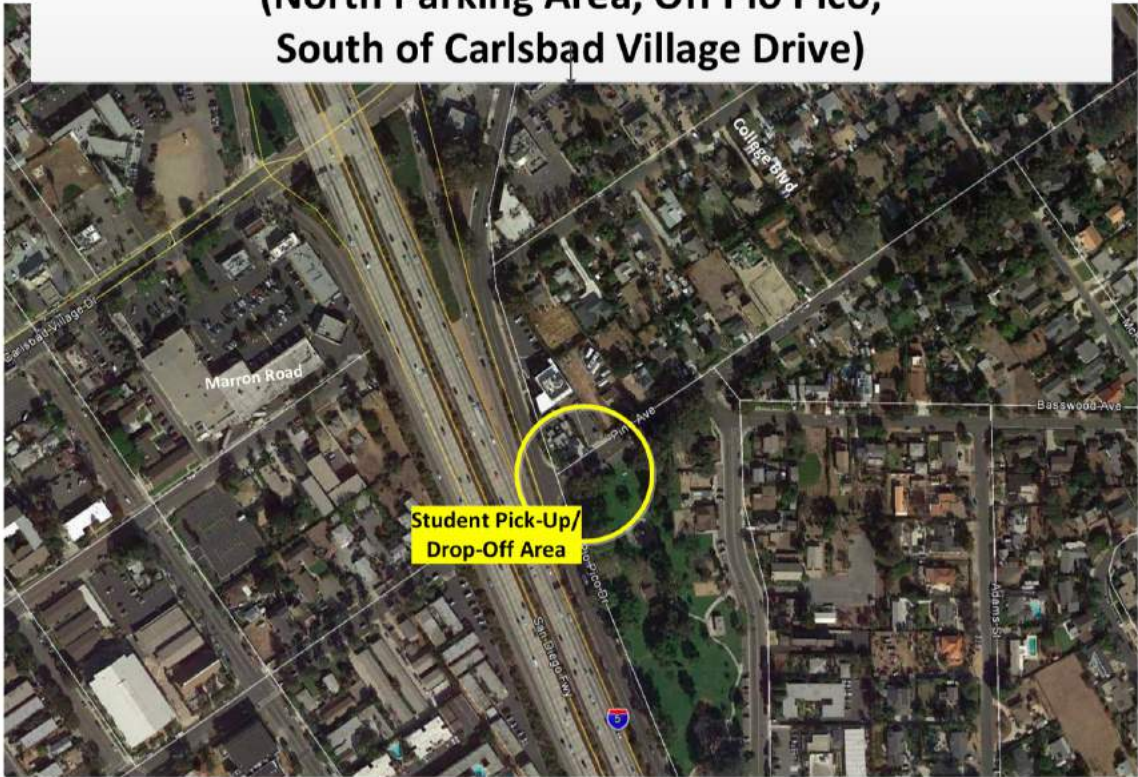

HOLIDAY PARK BUS STOP (North Parking Area, Off Pio Pico, South of Carlsbad Village Drive)

RYLA alumni on this bus: Isabel

**FOR QUESTIONS CONTACT:
LAURA PURDOM, RYLA TRANSPORTATION COORDINATOR 619-929-4177**